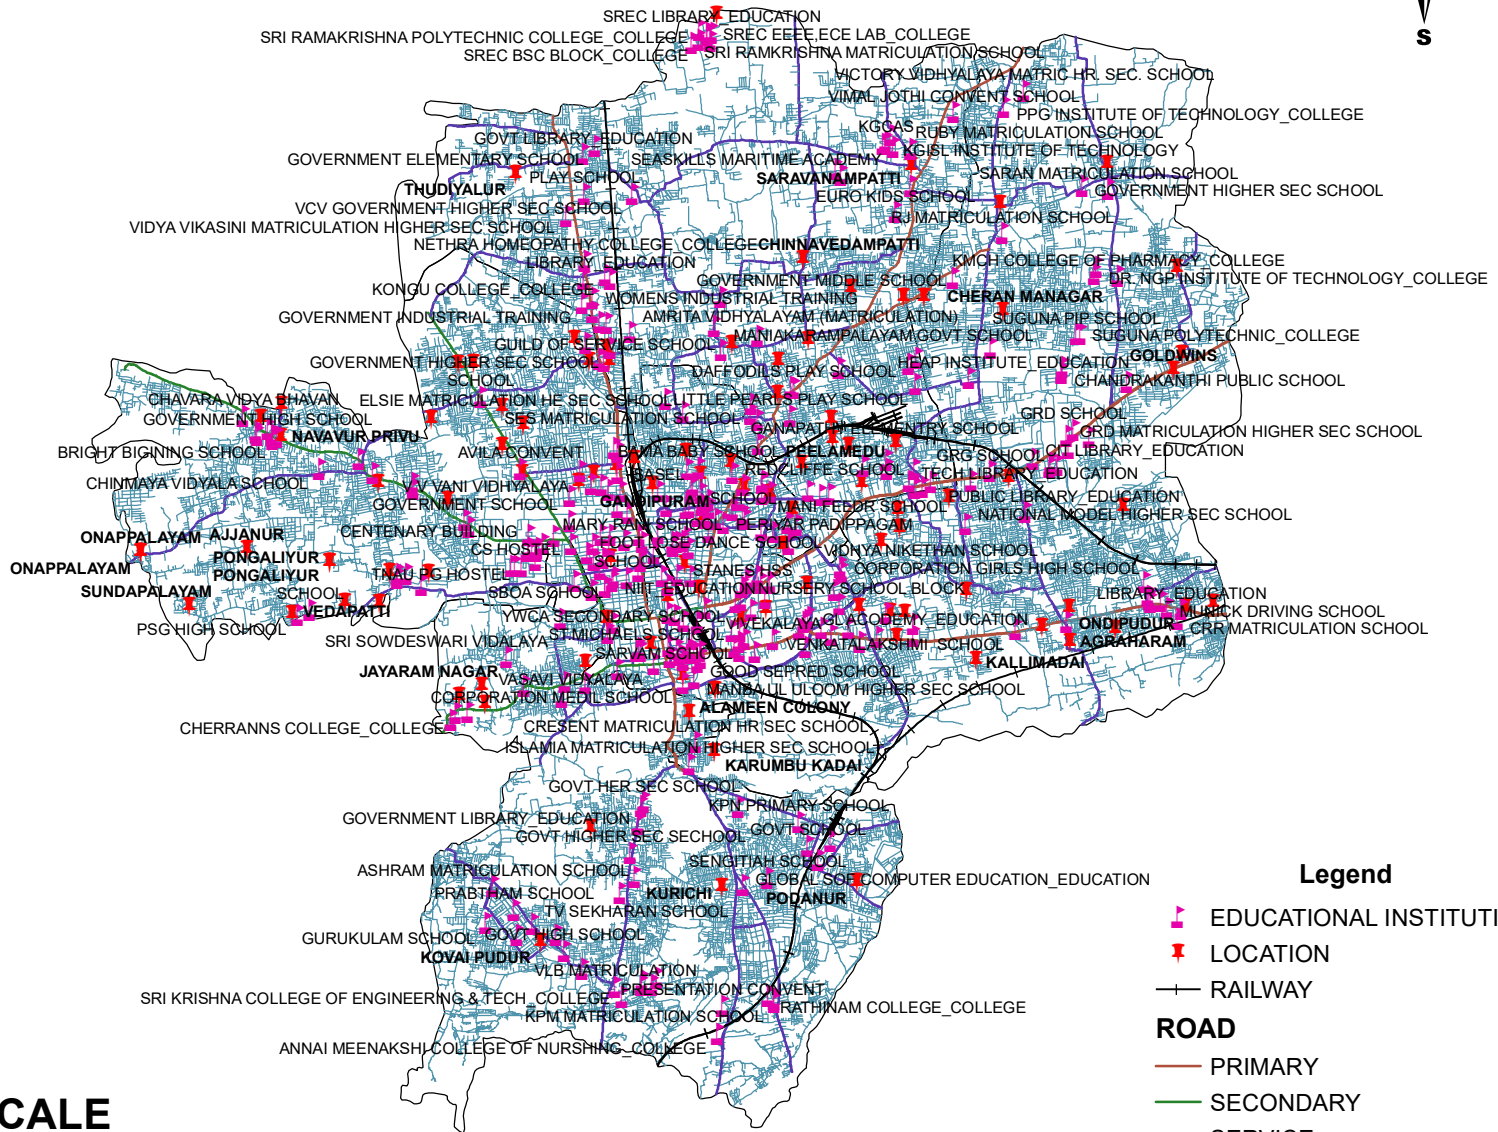

# COIMBATORE CITY - TRANSPORT EDUCATIONAL INSTITUTION

## SCALE

0 0.75 1.5 3 4.5 6

Kilometers

## Legend

- EDUCATIONAL INSTITUTION
- LOCATION
- RAILWAY
- ROAD**
- PRIMARY
- SECONDARY
- SERVICE
- LOCAL
- CMC